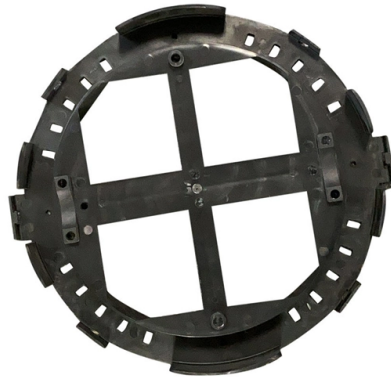

Finnish waterproof junction box with 48 cores

Overview

The SJ-ODB-M14 optical fiber junction box 48 cores is made of iron and comply with the IP-55 standard. 48 Port Fiber Distribution Box provides 16, 24, 32 or 48 SC ports in a traditional two-layer design - a rear splice area for cable slack and splice protection, and a front interconnect area for SC ports. The FDB-48 is suitable for indoor or outdoor FTTX applications that support up to 48. This terminal box serves as a crucial termination point in FTTX communication networks. It connects feeder cables with drop cables, integrating fiber splicing, splitting, distribution, storage, and cable connection in one unit. You'll get solid protection and efficient management for your network. mini type dome fiber optical joint closure is able to hold up to 48 cores. The housing and the base of the closure are sealed by pressing the silicone rubber with clamp allocated.

Article Content

48 Cores Fiber Optic Termination Box

Upgrade your FTTx network with our SMC 48 cores fiber optic termination box. IP65 rated, versatile mounting, high-density connections. Get a quote now!

FTTH 48-Cores Outdoor Fiber Termination Box

Manufactured from anti-UV ABS+PC material and rated IP65, this outdoor fiber termination box ensures long-term durability in harsh environmental conditions.

48 Core Indoor Fiber Termination Box

Waterproof junction box with resin

Waterproof junction box with resin : perfect waterproof performance for mechanical protection of low voltage. Ideal for waterproof underground connections. Modèle 4

IP68 Waterproof Junction Box