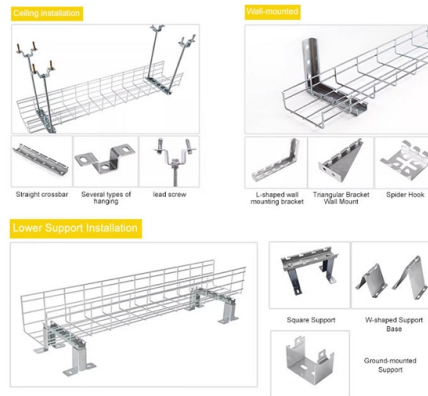

Singapore Terminal Box

INSTALLATION METHOD

Overview

Find and discover Terminal Box manufacturers and suppliers for all products in Singapore, featuring details on their shipment activities, trade volumes, trading partners, and more. HIBOX TERMINAL BOX GC 280 X 190 X 180 Model: DS-AG-2819-1. COLOUR : BODY (GRAY), COVER (GRAY). MATERIAL - ABS (ACRYLONITRILE BUTADIENE STYRENE). TEMPERATURE RANGE FROM -40 DEG. INCLUDING ACCESSORIES : COVER BOLT © 2026 HTP. Complete engineering solution such as design, drawing, wiring & assembly of components onto our extensive range of enclosure We distribute from reputable and established partner manufacturers in Singapore, France, USA, Germany, India, Finland, Canada & Taiwan. Our core business is in. At SCL System, we are focused on providing the best B2B customer experience through a high-touch, high-tech approach. STAHL's high-quality stainless steel Ex e terminal boxes are perfect for use in harsh environments. Ready stock, fast shipping, and full specs—order yours today. The basic material of uPVC is PVC which is made from vinyl chloride monomer usually known by its initials VCM through polymerisation.

Article Content

TROX Vav Terminal Box | TROX Ex Terminal Boxes

Supplying TROX vav terminal box, TROX ex terminal box in Singapore and variety of HVAC and TROX products like displacement diffusers.

Robust and flexible Ex e terminal boxes made from stainless steel