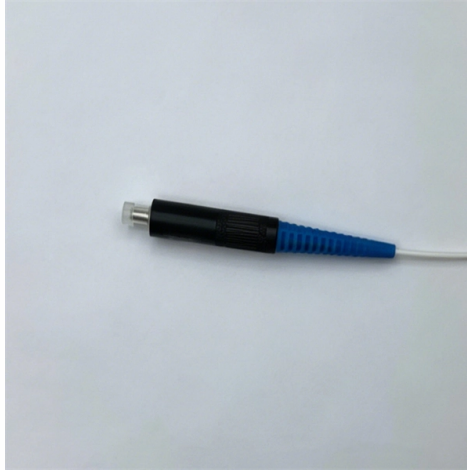

Solution Drop cable with 24 cores

Overview

Which air-blown cable type should I choose?

For short access or indoor drops use 2-12 core G. D cables with dry water-blocking materials. Fiber Optic Cable, Drop, Outdoor Arid Core Gel-Free Tubes, Double Jacket Dielectric Fiber Optic Cable, Drop, Indoor Zero Halogen, CPR-only flame rated, Dielectric Fiber Optic Cable, Drop, Outdoor Messenger Self-Support, Messenger Fiber Optic Cable, Drop, Outdoor Arid Core Gel-Filled Tubes, Armored. Prysmian's FlexDrop cable design is ideal for outdoor applications where a small-diameter, highly flexible cable is required, and mass fusion splicing is desired. The FlexDrop design supports up to two 12-fiber FlexRibbons in the central core, resulting in a compact overall diameter. The round. Corning SST-Drop™ All-Dielectric Self-Supporting (ADSS) cables offer the ease of installation of standard ALTOS cable in an easy-access, single-tube design. The long-length ADSS version allows pole-to-pole span lengths ranging from 400 feet under NESC heavy ice and wind loading conditions to 500. We are a manufacturer of FTTx Flat Drop Flexible Fiber Optic Cable for the Last Link direct buried, conduit Underground or self-supporting aerial. Our factory approved ISO9001:2015, and we have UL, CE, FCC, ROHS, CCC, CPR. Optical Connectivity 1 AFL's Pre-terminated Drop Cable Assemblies are engineered to meet the rigorous performance standards required for today's FTTH (Fiber to the Home) applications. These assemblies help reduce costs by eliminating labor-intensive field terminations while delivering the same. Fibre optic cable is an advanced type of network cable, offering significantly improved performance in terms of bandwidth and data carrying than traditional metal conductor versions. Fibre optic cables are commonly found today in higher-end internet, phone and TV applications.